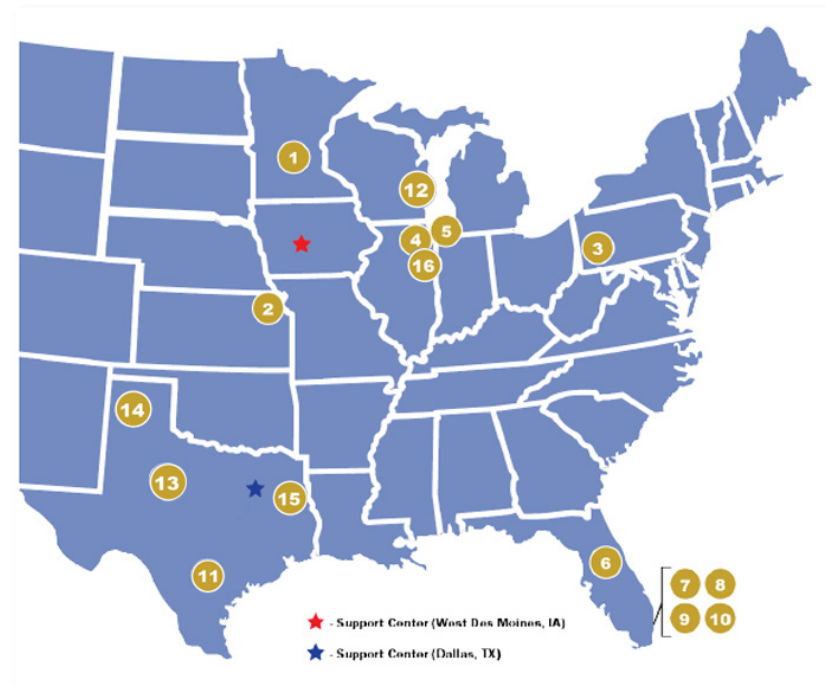

# LIFESPAC COMMUNITIES®

is one of the  
largest non-profit  
Senior Living  
systems

As of 06/13/2024

1 Friendship Village of Bloomington  
Bloomington, MN

2 Claridge Court  
Prairie Village, KS

3 Friendship Village of South Hills  
Upper St. Clair, PA

4 Oak Trace  
Downers Grove, IL

5 Beacon Hill  
Lombard, IL

6 Village on the Green  
Longwood, FL

7 Abbey Delray  
Delray Beach, FL

8 Abbey Delray South  
Delray Beach, FL

9 Harbour's Edge  
Delray Beach, FL

10 The Waterford  
Juno Beach, FL

11 Querencia at Barton Creek  
Austin, TX

12 Newcastle Place  
Mequon, WI

13 Wesley Court  
Abilene, TX

14 The Craig  
Amarillo, TX

15 Meadow Lake  
Tyler, TX

16 GreenFields of Geneva  
Geneva, IL

Denotes Obligated group